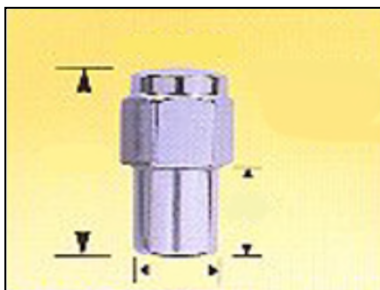

● 7/16	86 1002.50	86 1440
● 1/2	86 1004.50	86 1441
● 12mm x 1.25	86 1006.50	86 1444
● 12mm x 1.50	86 1007.50	86 1445
● 14mm x 1.50		87 1449

Socket Acorn

THREAD SIZE PACKED #

● 7/16	86 2802
● 1/2	86 2804
● 12mm x 1.25	86 2805
● 12mm x 1.50	86 2807

Blue Bulge Acorn

THREAD SIZE PACKED #

● 7/16	86 1702B
● 1/2	86 1704B
● 12mm x 1.25	86 1706B
● 12mm x 1.50	86 1707B

Red Bulge Acorn

THREAD SIZE PACKED #

● 7/16	86 1702R
● 1/2	86 1704R
● 12mm x 1.25	86 1706R
● 12mm x 1.50	86 1707R

Bulge Acorn

THREAD SIZE BULK #

7/16	86 1902.50
1/2	86 1904.50
12mm x 1.25	86 1906.50
12mm x 1.50	86 1907.50

One-Piece Standard Mag

THREAD SIZE BULK # PACKED #

● 7/16	86 1740.50	86 1740
● 1/2	86 1741.50	86 1741
● 12mm x 1.25	86 1744.50	86 1744
● 12mm x 1.50	86 1745.50	86 1745

XL Mag

THREAD SIZE PACKED #

● 7/16	86 8852
● 1/2	86 8854
● 12mm x 1.25	86 8856
● 12mm x 1.50	86 8857

● **PACK OF 4**
● **PACK OF 5**

WHEEL DOCTOR Wheel Locks

TRADITIONAL STYLE - FOR ALL STANDARD MAG AND STEEL WHEELS