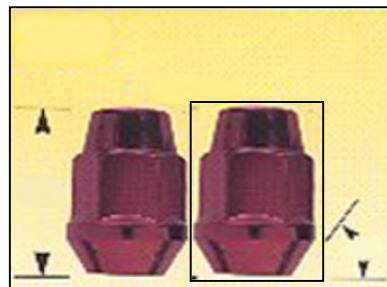

WHEEL DOCTOR

Lug Nuts

Open-End Acorn 3/4" Hex

THREAD SIZE PACKED #

● 7/16	86 113024
● 1/2	86 113044
● 12mm x 1.25	86 113064
● 12mm x 1.50	86 113074
● 14mm x 1.50	87 15091

One-Piece Acorn

THREAD SIZE BULK # PACKED #

● 7/16	86 1002.50	86 1440
● 1/2	86 1004.50	86 1441
● 12mm x 1.25	86 1006.50	86 1444
● 12mm x 1.50	86 1007.50	86 1445
● 14mm x 1.50		87 1449

Socket Acorn

THREAD SIZE PACKED #

● 7/16	86 2802
● 1/2	86 2804
● 12mm x 1.25	86 2805
● 12mm x 1.50	86 2807

Blue Bulge Acorn

THREAD SIZE PACKED #

● 7/16	86 1702B
● 1/2	86 1704B
● 12mm x 1.25	86 1706B
● 12mm x 1.50	86 1707B

Red Bulge Acorn

THREAD SIZE PACKED #

● 7/16	86 1702R
● 1/2	86 1704R
● 12mm x 1.25	86 1706R
● 12mm x 1.50	86 1707R