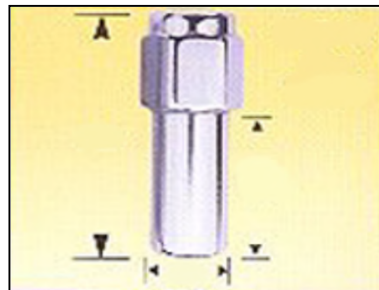

Blue Bulge Acorn

THREAD SIZE PACKED #

● 7/16	86 1702B
● 1/2	86 1704B
● 12mm x 1.25	86 1706B
● 12mm x 1.50	86 1707B

Red Bulge Acorn

THREAD SIZE PACKED #

● 7/16	86 1702R
● 1/2	86 1704R
● 12mm x 1.25	86 1706R
● 12mm x 1.50	86 1707R

Bulge Acorn

THREAD SIZE BULK #

7/16	86 1902.50
1/2	86 1904.50
12mm x 1.25	86 1906.50
12mm x 1.50	86 1907.50

One-Piece Standard Mag

THREAD SIZE BULK # PACKED #

● 7/16	86 1740.50	86 1740
● 1/2	86 1741.50	86 1741
● 12mm x 1.25	86 1744.50	86 1744
● 12mm x 1.50	86 1745.50	86 1745

XL Mag

THREAD SIZE PACKED #

● 7/16	86 8852
● 1/2	86 8854
● 12mm x 1.25	86 8856
● 12mm x 1.50	86 8857

● **PACK OF 4**
● **PACK OF 5**

WHEEL DOCTOR Wheel Locks

TRADITIONAL STYLE - FOR ALL STANDARD MAG AND STEEL WHEELS