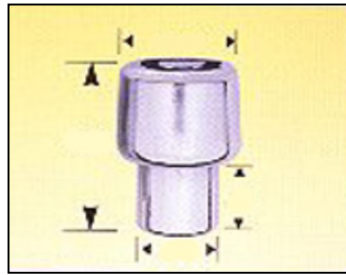

WHEEL DOCTOR Wheel Locks

TRADITIONAL STYLE - FOR ALL STANDARD MAG AND STEEL WHEELS

Mag

THREAD SIZE	PACKED #
7/16	86 40200
1/2	86 40400
12mm x 1.25	86 40600
12mm x 1.25	86 40605
12mm x 1.50	86 40700
12mm x 1.50	86 40705
14mm x 1.50	86 40900

THREAD SIZE	PART #
7/16	86 42200
1/2	86 42400
12mm x 1.25	86 42600
12mm x 1.25	86 42605
12mm x 1.50	86 42700
12mm x 1.50	86 42705

THREAD SIZE	PACKED #
7/16	86 46200
1/2	86 46400
12mm x 1.25	86 46600
12mm x 1.50	86 46700

SOCKET LOCK STYLE: NARROW NECK IDEAL FOR NEW VEHICLE APPLICATIONS

Socket Lock

THREAD SIZE	PACKED #
7/16	86 45200
1/2	86 45400
12mm x 1.25	86 45600
12mm x 1.50	86 45700

HEADLESS LOCK STYLE, IDEAL FOR COVERED MAG/STEEL APPLICATIONS

THREAD SIZE	PART #
7/16	86 48200
1/2	86 48400
12mm x 1.25	86 48600
12mm x 1.50	86 48700
14mm x 1.50	87 48900

- **PACK OF 4**
- **PACK OF 5**