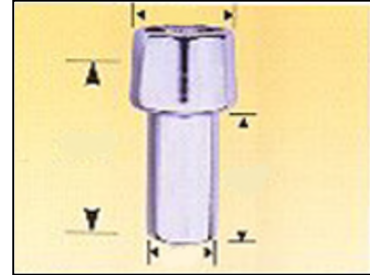

Bulge Acorn

THREAD SIZE BULK #

7/16	86 1902.50
1/2	86 1904.50
12mm x 1.25	86 1906.50
12mm x 1.50	86 1907.50

One-Piece Standard Mag

THREAD SIZE BULK # PACKED #

● 7/16	86 1740.50	86 1740
● 1/2	86 1741.50	86 1741
● 12mm x 1.25	86 1744.50	86 1744
● 12mm x 1.50	86 1745.50	86 1745

XL Mag

THREAD SIZE PACKED #

● 7/16	86 8852
● 1/2	86 8854
● 12mm x 1.25	86 8856
● 12mm x 1.50	86 8857

● **PACK OF 4**
● **PACK OF 5**

WHEEL DOCTOR Wheel Locks

TRADITIONAL STYLE - FOR ALL STANDARD MAG AND STEEL WHEELS

Puzzle Key

Acorn

Mag

XL Mag

THREAD SIZE	PACKED #
7/16	86 40200
1/2	86 40400
12mm x 1.25	86 40600
12mm x 1.25	86 40605
12mm x 1.50	86 40700
12mm x 1.50	86 40705
14mm x 1.50	86 40900

THREAD SIZE	PART #
7/16	86 42200
1/2	86 42400
12mm x 1.25	86 42600
12mm x 1.25	86 42605
12mm x 1.50	86 42700
12mm x 1.50	86 42705

THREAD SIZE	PACKED #
7/16	86 46200
1/2	86 46400
12mm x 1.25	86 46600
12mm x 1.50	86 46700

SOCKET LOCK STYLE: NARROW NECK IDEAL FOR NEW VEHICLE APPLICATIONS

Socket Lock

THREAD SIZE	PACKED #
7/16	86 45200
1/2	86 45400
12mm x 1.25	86 45600
12mm x 1.50	86 45700