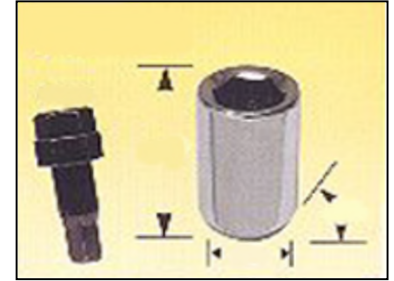

Socket Acorn

THREAD SIZE   PACKED #

● 7/16	86 2802
● 1/2	86 2804
● 12mm x 1.25	86 2805
● 12mm x 1.50	86 2807