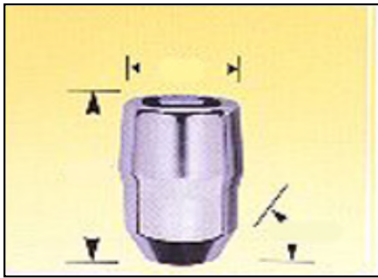

WHEEL DOCTOR Wheel Locks

TRADITIONAL STYLE - FOR ALL STANDARD MAG AND STEEL WHEELS

Acorn

THREAD SIZE	PACKED #
7/16	86 40200
1/2	86 40400
12mm x 1.25	86 40600
12mm x 1.25	86 40605
12mm x 1.50	86 40700
12mm x 1.50	86 40705
14mm x 1.50	86 40900

THREAD SIZE	PART #
7/16	86 42200
1/2	86 42400
12mm x 1.25	86 42600
12mm x 1.25	86 42605
12mm x 1.50	86 42700
12mm x 1.50	86 42705

THREAD SIZE	PACKED #
7/16	86 46200
1/2	86 46400
12mm x 1.25	86 46600
12mm x 1.50	86 46700

SOCKET LOCK STYLE: NARROW NECK IDEAL FOR NEW VEHICLE APPLICATIONS

Socket Lock

THREAD SIZE	PACKED #
7/16	86 45200
1/2	86 45400
12mm x 1.25	86 45600
12mm x 1.50	86 45700

HEADLESS LOCK STYLE, IDEAL FOR COVERED MAG/STEEL APPLICATIONS

THREAD SIZE	PART #
7/16	86 48200
1/2	86 48400
12mm x 1.25	86 48600
12mm x 1.50	86 48700
14mm x 1.50	87 48900

- **PACK OF 4**
- **PACK OF 5**